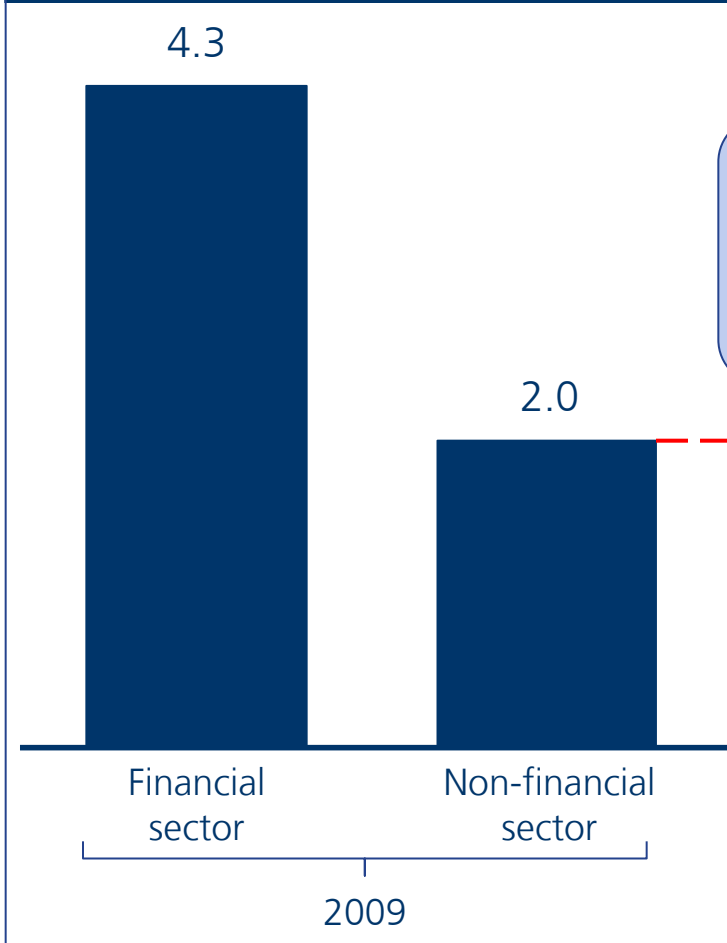

Comparison of average management compensation per person: 49 Swiss companies and FIFA

CHF million

49 most important Swiss companies

Study by Ethos Foundation, July 2010

FIFA management compensation **60% below average** of non-financial sector in Switzerland