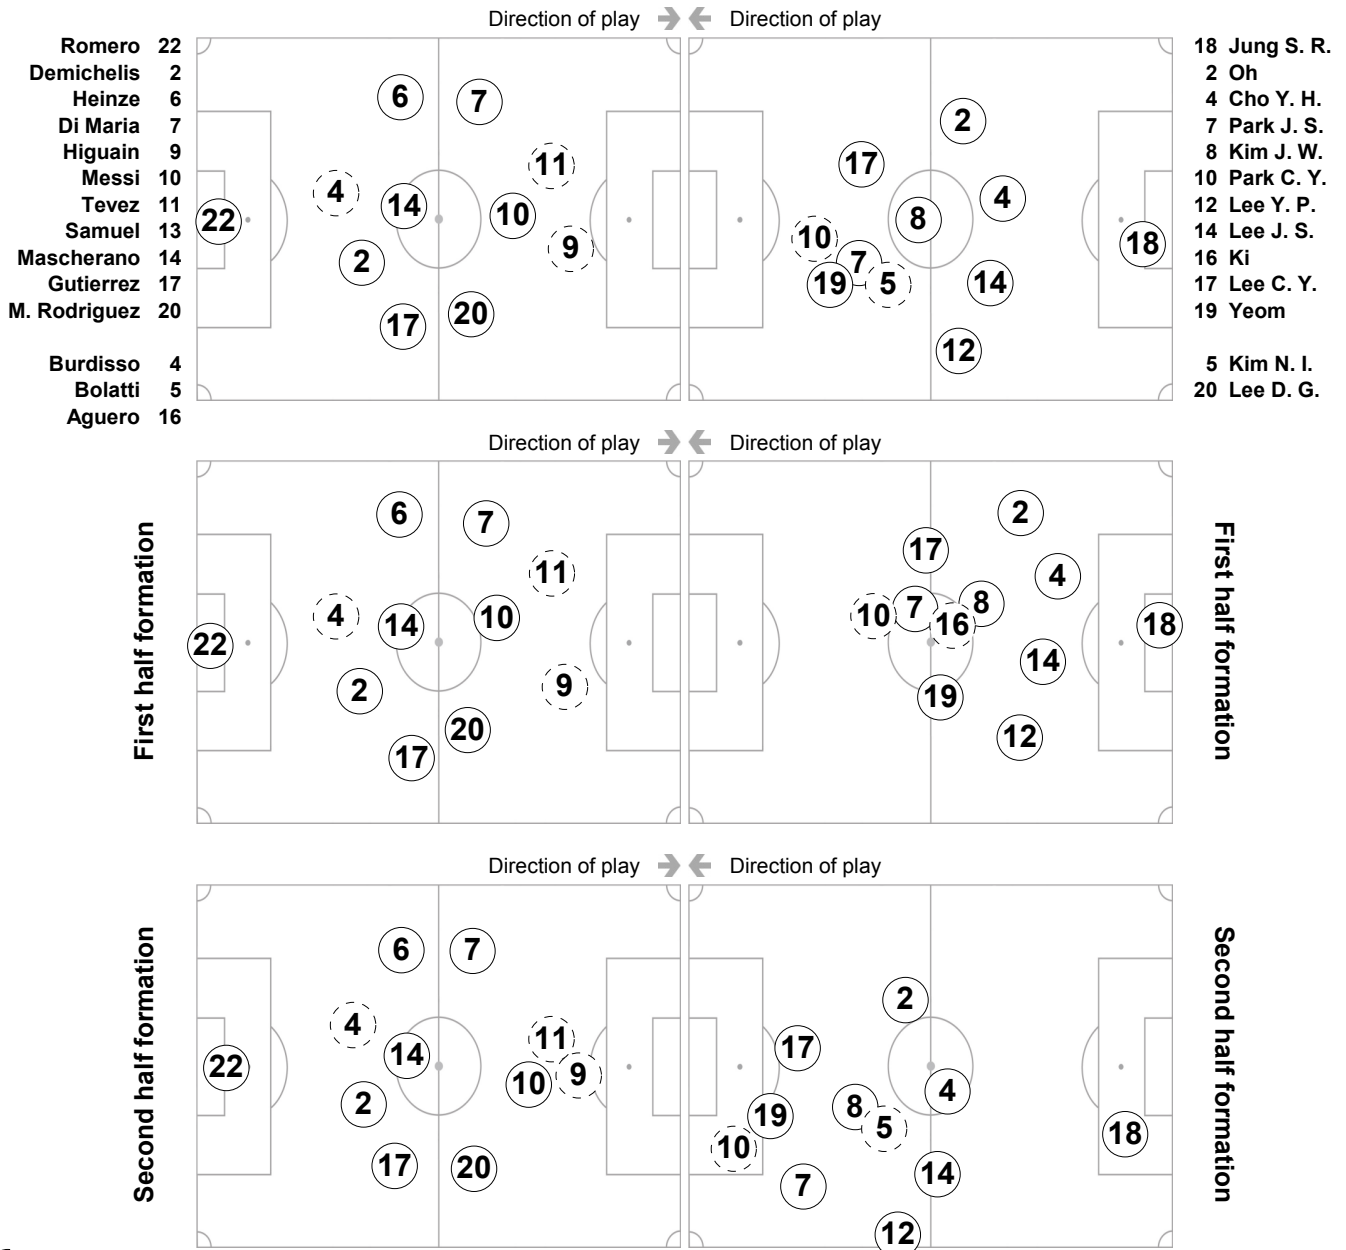

Actual Formation

Group B

Argentina - Korea Republic 4:1 (2:1)

Johannesburg / Soccer City Stadium / RSA

23' (In) 4 Burdisso / (Out) 13 Samuel
 75' (In) 16 Aguero / (Out) 11 Tevez
 82' (In) 5 Bolatti / (Out) 9 Higuain

46' (In) 5 Kim N. I. / (Out) 16 Ki
 81' (In) 20 Lee D. G. / (Out) 10 Park C. Y.

Total time played: 93'04"
56% - 38'48" Ball possession 44% - 30'12"

did not play the entire match substitution

FIFA does not vouch for the accuracy of technical statistics compiled in association with its competition results system partner.